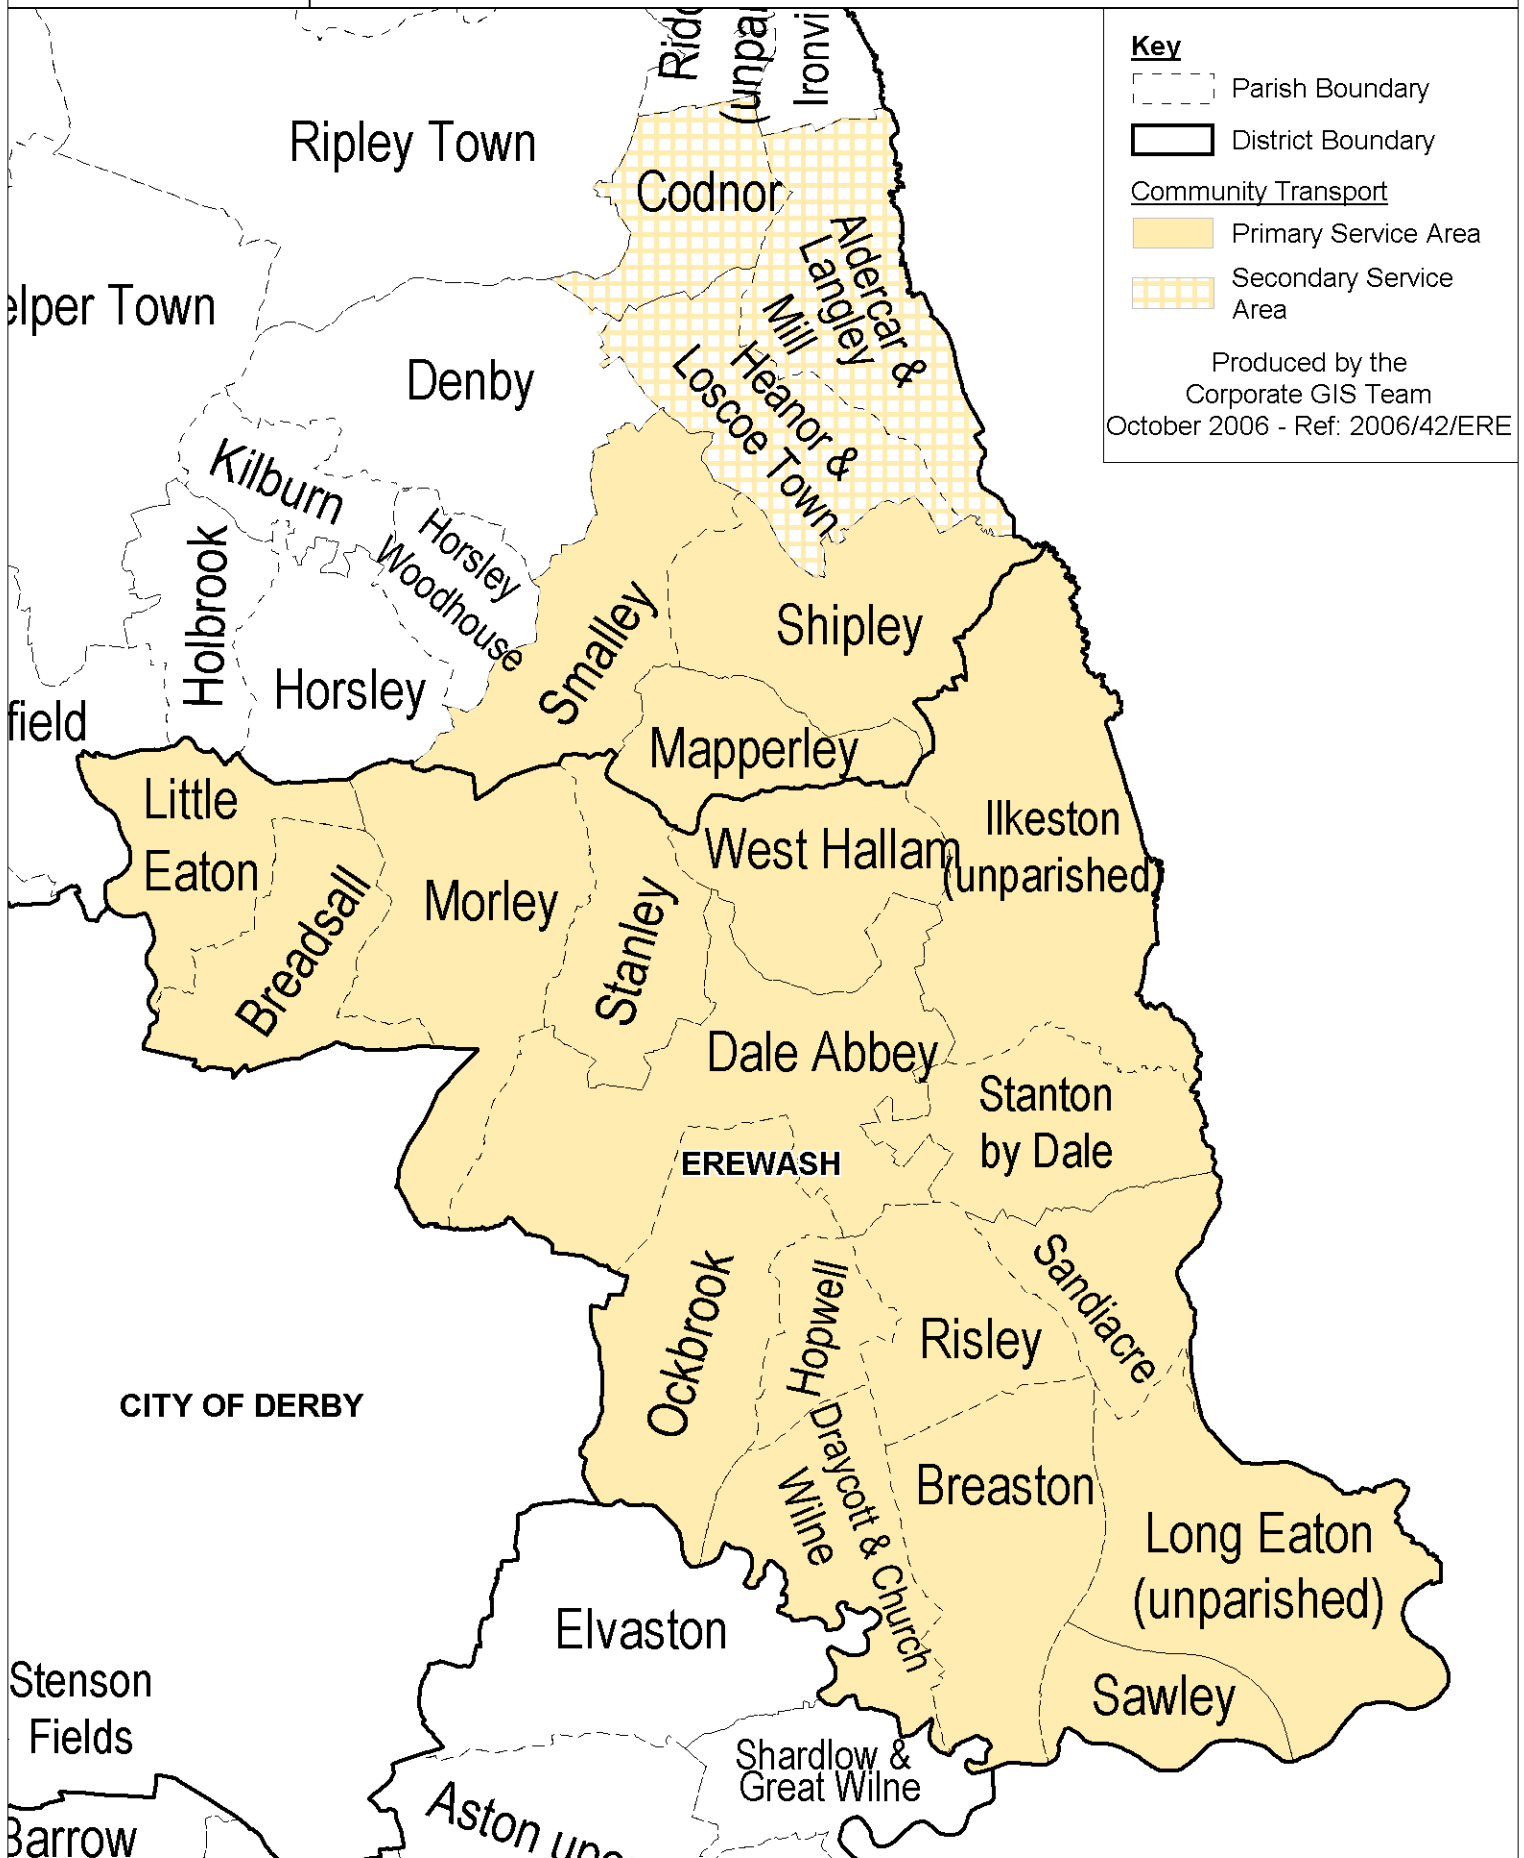

# Schedule 6 - Erewash Service Area

**Key**

- Parish Boundary
- District Boundary

**Community Transport**

- Primary Service Area
- Secondary Service Area

Produced by the  
Corporate GIS Team  
October 2006 - Ref: 2006/42/ERE